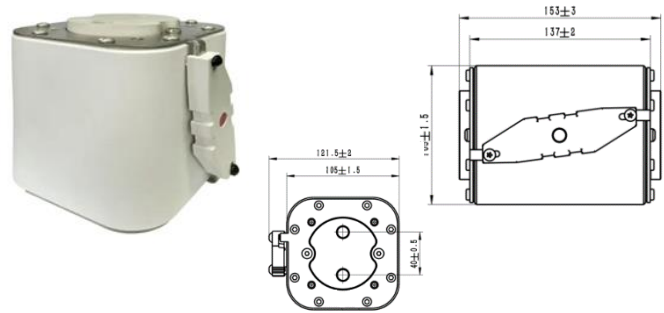

VOLTAGE: 1500VDC

IVHVT1500-D-105ES

AMPERE: 400-2000A I.R.: 50kA@1500Vdc

VOLTAGE: 1500VDC

IVHVT1500-S-105ES

AMPERE: 400-2000A I.R.: 50kA@1500Vdc

VOLTAGE: 1500VDC

IVHVT1500-59ES