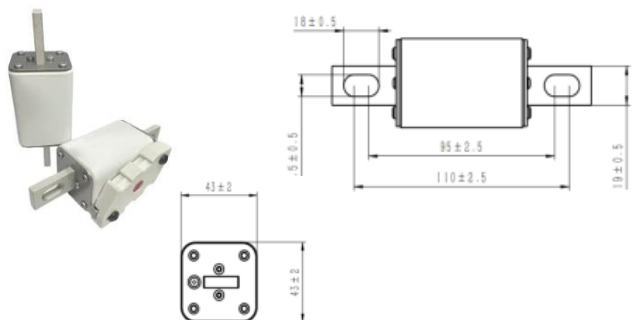

VOLTAGE: 750VDC

IVHVT750-A-43E

AMPERE: 100-400A I.R.: 50kA@750Vdc

VOLTAGE: 750VDC

IVHVT750-B-43E

AMPERE: 100-400A I.R.: 50kA@750Vdc

VOLTAGE: 750VDC

IVHVT1000-36E