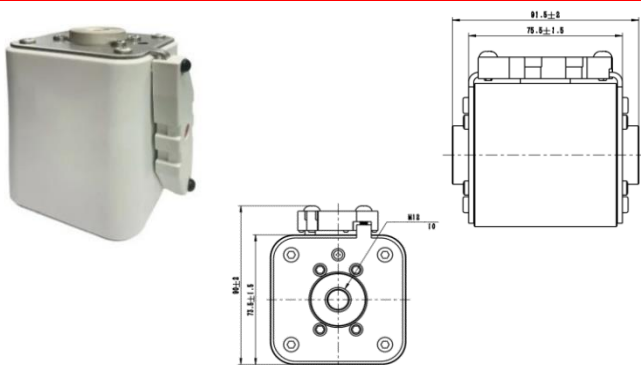

IVHVT1000-A-74E

AMPERE: 315-1400A I.R.: 50kA@1000Vdc

VOLTAGE: 1000VDC