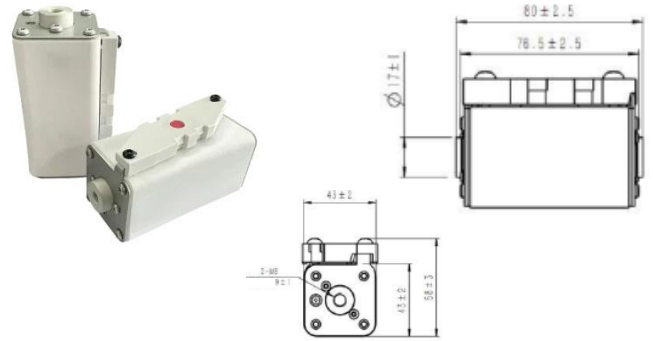

IVHVT1000-A-43E

AMPERE: 50-400A I.R.: 50kA@1000Vdc

VOLTAGE: 1000VDC