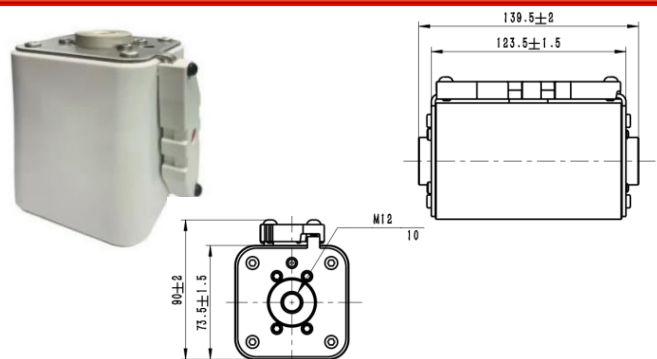

IVHVT1500-A-74E

AMPERE: 100-1200A I.R.: 250kA@1500Vdc

VOLTAGE: 1500VDC