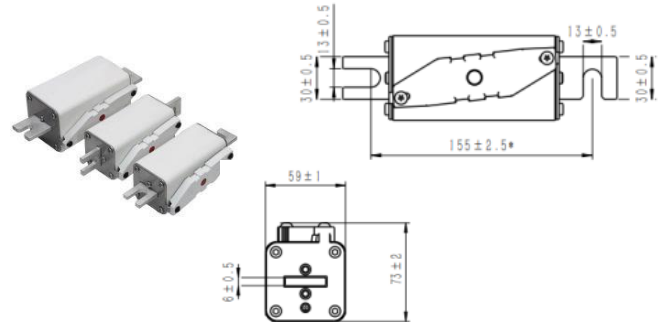

IVHVT1000-59ES

AMPERE: 100-630A I.R.: 50kA@1000Vdc

VOLTAGE: 1000VDC