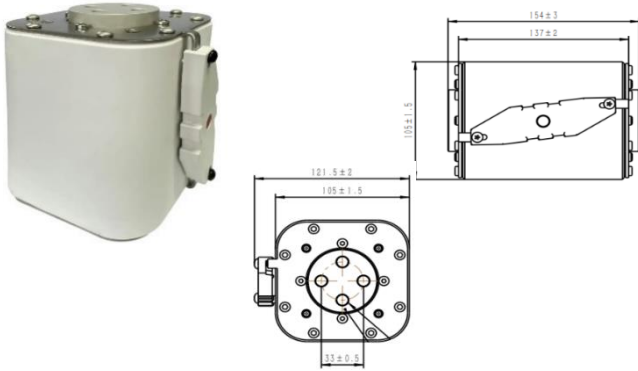

IVHVT1500-D-105E

AMPERE: 400-2000A I.R.: 250kA@1500Vdc

VOLTAGE: 1500VDC