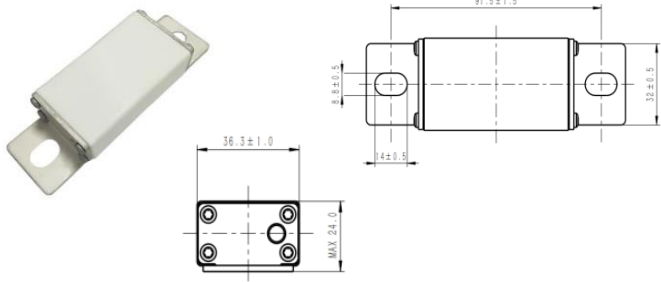

VOLTAGE: 750VDC

IVHVT750-A-43E

AMPERE: 100-400A I.R.: 50kA@750Vdc

VOLTAGE: 750VDC

IVHVT750-B-43E

AMPERE: 100-400A I.R.: 50kA@750Vdc

VOLTAGE: 750VDC

IVHVT1000-36E