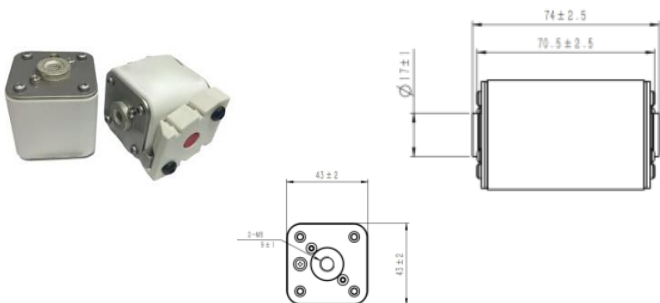

IVHVT750-A-43E

AMPERE: 100-400A   I.R.: 50kA@750Vdc

VOLTAGE: 750VDC