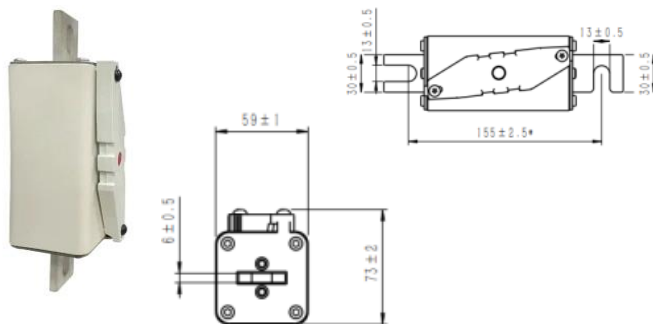

VOLTAGE: 1500VDC

IVHVT1500-D-105ES

AMPERE: 400-2000A I.R.: 50kA@1500Vdc

VOLTAGE: 1500VDC

IVHVT1500-S-105ES

AMPERE: 400-2000A I.R.: 50kA@1500Vdc

VOLTAGE: 1500VDC

IVHVT1500-59ES