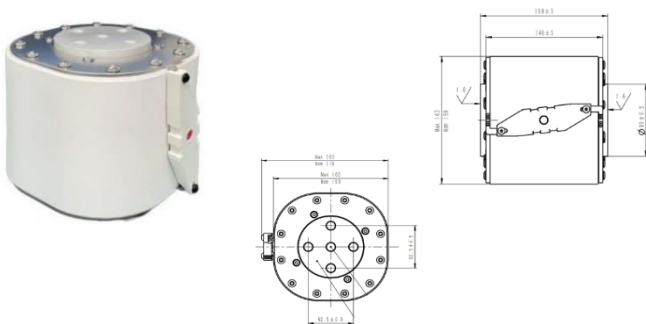

AMPERE: 100-1400A I.R.: 250kA

VOLTAGE: 1500VDC

IVHVT1500-A-74E-1

AMPERE: 100-1200A I.R.: 50kA@1500Vdc

VOLTAGE: 1500VDC

IVHVT1500-159E

AMPERE: 1400-3000A I.R.: 50kA@1500Vdc

VOLTAGE: 1500VDC