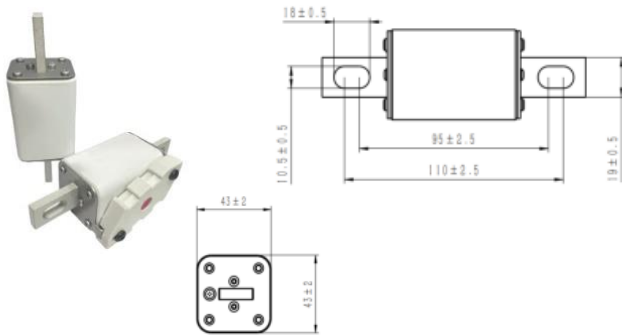

AMPERE: 25-250A I.R.: 50kA@1000Vdc

VOLTAGE: 1000VDC

IVHVT1000-A-43E

AMPERE: 50-400A I.R.: 50kA@1000Vdc

VOLTAGE: 1000VDC

IVHVT1000-B-43E

AMPERE: 100-400A I.R.: 50kA@1000Vdc

VOLTAGE: 1000VDC