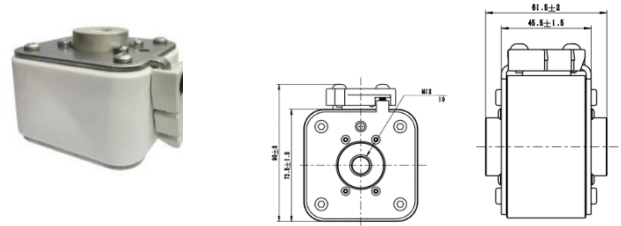

IVHVT500-A-74E

AMPERE: 500-1800A   I.R.: 50kA@500Vdc

VOLTAGE: 500VDC