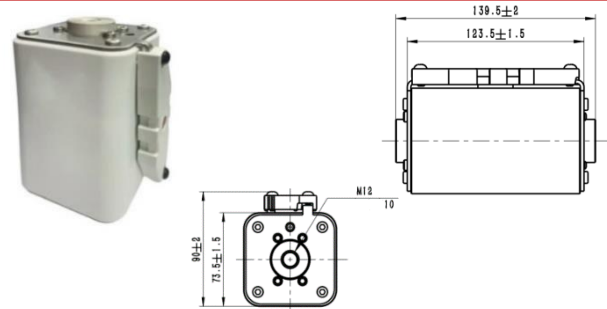

IVHVT1500-A-74E-1

AMPERE: 100-1200A I.R.: 50kA@1500Vdc

VOLTAGE: 1500VDC