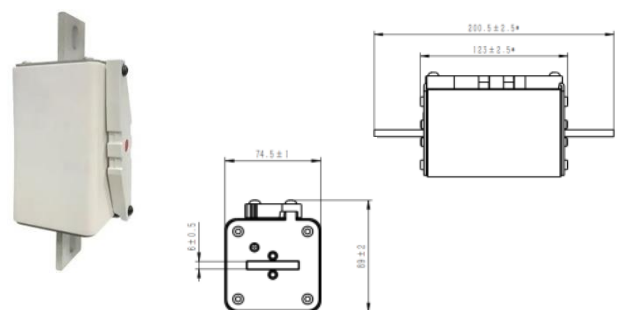

IVPVT1500-74ES

AMPERE: 100-800A I.R.: 50kA@1500Vdc

VOLTAGE: 1500VDC